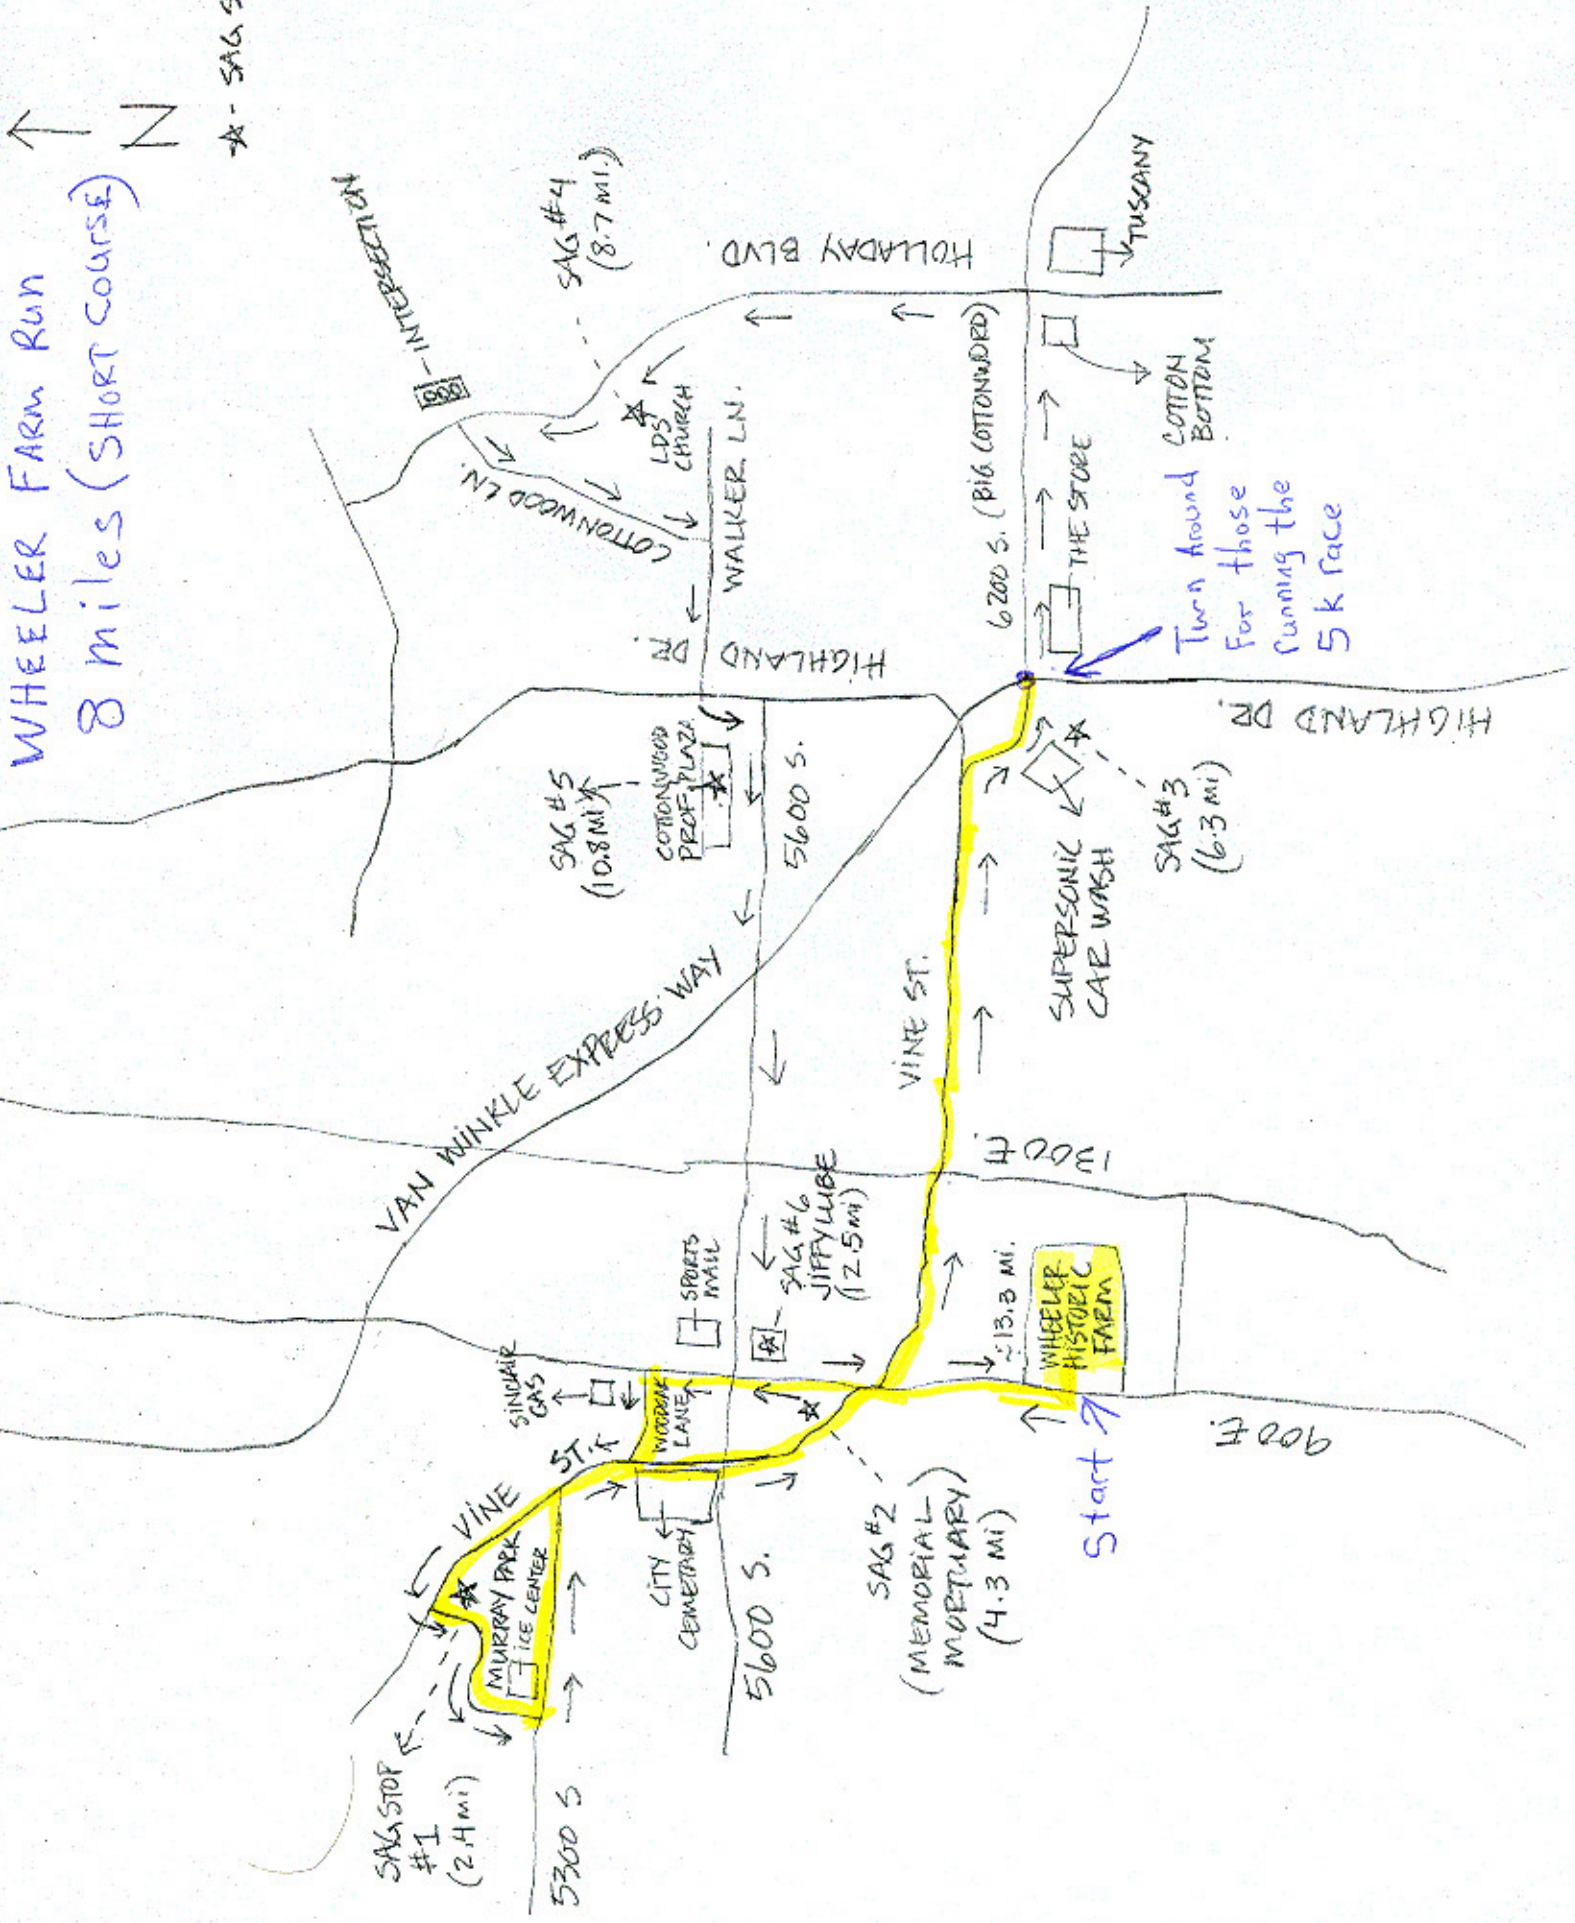

WHEELER FARM RUN
8 miles (SHORT COURSE)

* - SAG STOPS

SAG STOP #1 (2.4 mi)

SAG #2 (MEMORIAL MORTUARY) (4.3 mi)

SAG #6 (JIFFY LUBE) (12.5 mi)

SAG #5 (10.8 mi)

SAG #4 (8.7 mi)

SAG #3 (6.3 mi)

Turn around Cotton Bottom For those running the 5k race

WHEELER HISTORIC FARM

SUPERSONIC CAR WASH

THE STORE

COTTON BOTTOM

TUSCANY

HOLLADAY BLVD

HIGHLAND DR

HIGHLAND DR

INTERSECTING

VAN WINKLE EXPRESS WAY

VINE ST.

WALKER LN.

COTTONWOOD LN.

COTTONWOOD PROF. PLAZA

SPORTS MAIL

SINDAIR GAS

CITY CEMETARY

WINDY LANE

VINE ST.

5300 S.

5600 S.

5600 S.

1300 FT